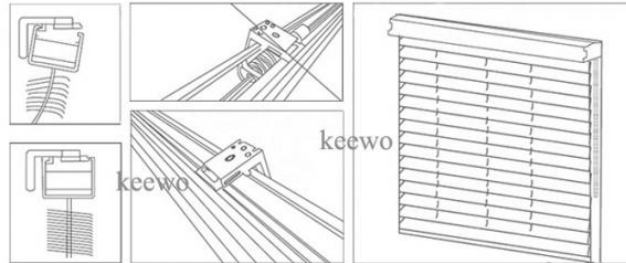

* You need to confirm the install Way before you take the measurement

INSTALL
Outside the window frame

INSTALL
Inside the window frame

*Deep need 7 cm at least

INSTALLATION FOR OUTSIDE OF THE WINDOW

* Install the accessories outside the window frame

1 Mark down the height from two side

2 Use the percussion drill to make the hole

3 Put the expansion screw into the hole

4 Fix the accessory

Connect the Zebra curtain with accessory

Adjustment and finish

Packing & Delivery