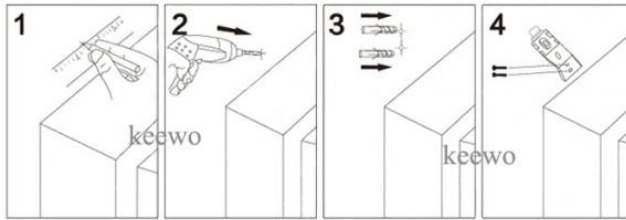

* You need to confirm the install Way before you take the measurement

INSTALL
Outside the window frame

INSTALL
Inside the window frame

*Deep need 7 cm at least

INSTALLATION FOR OUTSIDE OF THE WINDOW

* Install the accessories outside the window frame

1 Mark down the height from two side

2 Use the percussion drill to make the hole

3 Put the expansion screw into the hole

4 Fix the accessory

Connect the Zebra curtain with accessory

Adjustment and finish

Packing & Delivery