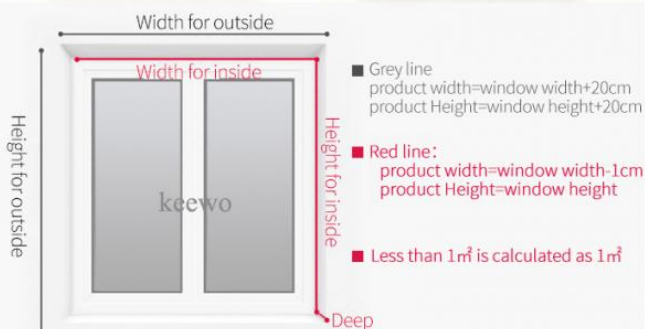

* You need to confirm the install Way before you take the measurement

INSTALL
Outside the window frame

INSTALL
Inside the window frame