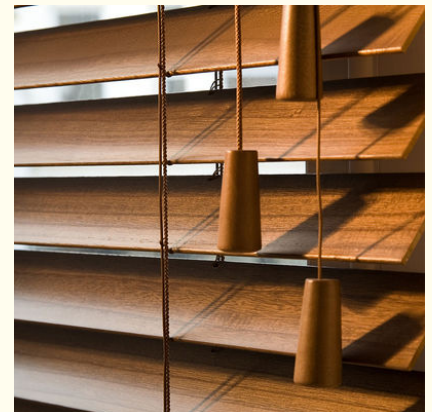

Product Specification

- Applicable Window Type: Octagonal Window
- Opening And Closing Method: Upper And Lower Biparting Open
- Technique: Plain
- Installation Type: Ceiling Installation, Exterior Installation, Side Installation, Built-in
- Usage: Home. Hotel. Cafe. Office
- Keyword: Adjustable Shade Blind
- Material: Faux Wooden
- Control System: Rope Control
- Highlight: **Rope Intelligent Window Blinds, Dual Layer Sheer Intelligent Window Blinds, Intelligent blinds for study room**

More Images

Product Description

Product Description

Dual Layer Sheer Intelligent Window Blinds Rope Control For Study Room

Brand Name	KEEWO
Material	wood
Light Control	Diffused light/Complete privacy
Slat Width	5CM
Window Shape	Horizontal
Control System	Manual&Motorized
Packing	OPP Bag+Plastic Box+Shipping Carton