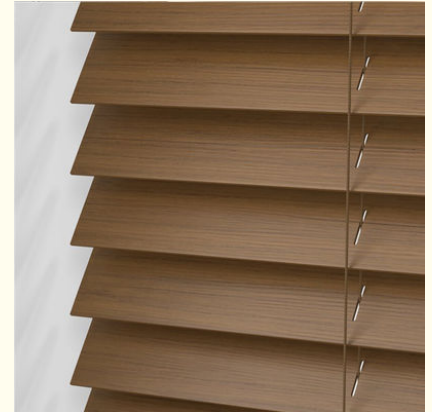

Product Specification

- Applicable Window Type: Octagonal Window
- Opening And Closing Method: Upper And Lower Biparting Open
- Technique: Plain
- Installation Type: Ceiling Installation, Exterior Installation, Side Installation, Built-in
- Usage: Home. Hotel. Cafe. Office
- Keyword: Adjustable Shade Blind
- Material: Faux Wooden
- Control System: Rope Control
- Highlight: **Rope Intelligent Window Blinds, Dual Layer Sheer Intelligent Window Blinds, Intelligent blinds for study room**

More Images

Product Description

Product Description

Dual Layer Sheer Intelligent Window Blinds Rope Control For Study Room

Brand Name	KEEWO
Material	wood
Light Control	Diffused light/Complete privacy
Slat Width	5CM
Window Shape	Horizontal
Control System	Manual&Motorized
Packing	OPP Bag+Plastic Box+Shipping Carton