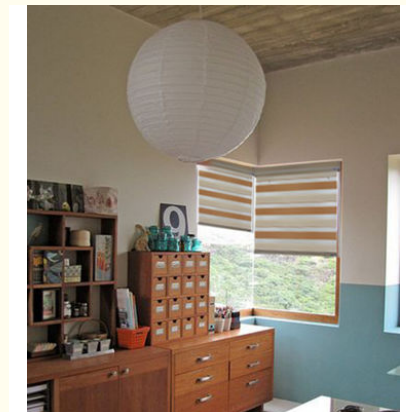

Product Specification

- Applicable Window Type: Oriel Window
- Technique: Plain
- Installation Type: Ceiling Installation, Exterior Installation, Side Installation, Built-in
- Material: Polyester Yarn
- Pattern: Horizontal
- Color: As Picture, 3 Colors, double Layer
- Packing: Carton
- Size: Regular Size/ Custom Size
- Highlight: **Horizontal Zebra Blind Curtain, Indoor Zebra Blind Curtain, Double Layer zebra blinds curtain**

More Images

Product Description

Indoor Three Color Good Fabric Horizontal Double Layer Roller Zebra Blind For Living Room

This curtain embroidered the thorn flower on the curtain fabric, which is more complicated than the ordinary finished curtain, but the flower pigment is elegant and more solemn, and the playfulness is a little noble.

Zebra curtain is a kind of textile fabric woven by small pieces of fabric and gauze with equal width, which is fixed at one side and rolled with the shaft at the other side to adjust the light. When the gauze and gauze overlap, the light line is relatively soft, reducing the direct light to a certain extent. When the cord fabric and the cord fabric are staggered, the light is completely blocked, so as to finally achieve the purpose of blocking the light. When the curtain needs to be fully opened, the curtain can be fully rolled up. Zebra blinds combine the warmth of fabric, the simplicity of roller blinds and the dimming function of blinds. The curtain is easy to operate, with diversified shading forms, and does not hinder the vision. It is an ideal choice for office and home window decorations.