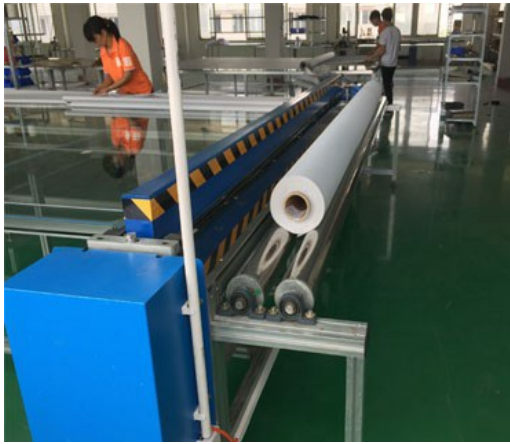

KEEWO SMART TRACERY DECORATION CO.,LTD was established in 2004,mainly of product development design ,production and sales of high ,mid-range window decoration supplies professional manufacturer,bringing many sets of large import equipment from German and Italian .The company is equipped with a rich technology R&D team ,a unique production base,a perfect quality inspection department and after-sales service system.

Our Service

1.A variety of styles for customers to choose.We already have more than 2000 types of curtain rods finials,brackets,rings and hooks.

2.We will design 8-10 new style finials every 3 month.

3.Customized is available. We can produce the curtain finials,brackets hooks according to customers' design.

4.All of the Curtain products are according to Strict quality monitoring.

5.Free samples can be provided.

FAQ

Q: Are you a factory or a trading company?

A: Yes we are ,our factory is located in FOSHAN city,GUANGDONG province.

Q: Can you provide free sample?

A: We provide existing samples for free,but freight will be paid by customers.